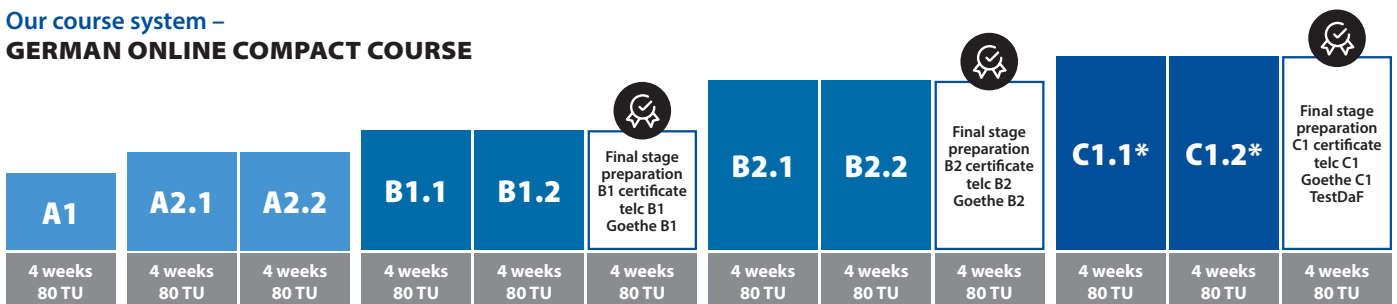

FOR SCHOOL CLASSES AND GROUPS

Would you like to travel as a group and experience Germany together?

Carl Duisberg Centren offers language courses for school classes, university and other study groups with a specially tailored recreational program such as excursions or museum visits. Get to know the capital of Germany, Berlin, the Rhineland metropolis of Cologne, the university city of Marburg, the Bavarian Oktoberfest city of Munich or the peaceful Lake Constance region!

More information:

www.carl-duisberg-german-courses.com

Our course system – GERMAN INTENSIVE COURSE

Our course system – GERMAN ONLINE COMPACT COURSE

* e.g. specialized course content, preparation for test and university courses