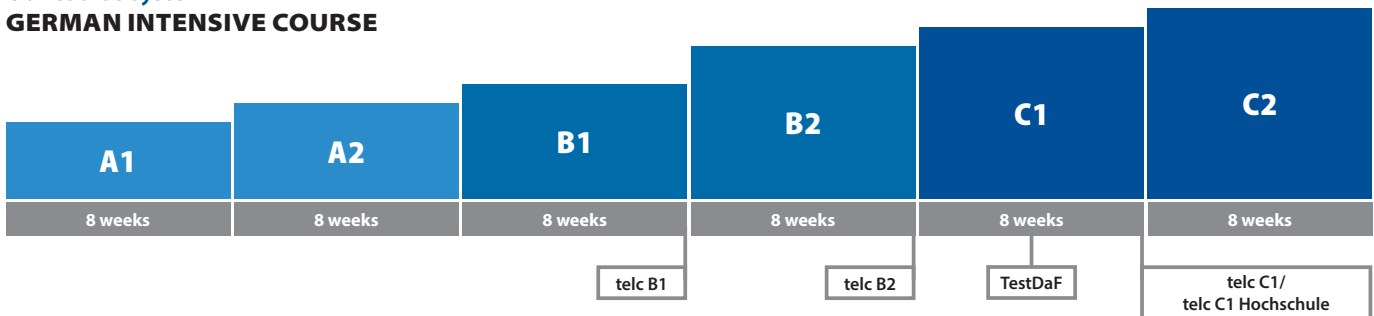

Summer Holiday Course for Teens (15–17 years)

This course combines intensive language training with a varied leisure program. After the German lessons in the morning, our attractive summer program invites you to do everything that is fun outside: stand-up paddling, beach volleyball and pedal boat rides. At the same time, language skills are practiced in casual situations.

School exchange in Germany (from 15 years old)

The extended stay abroad immerses the participants in everyday life in Germany. During the program, the students live with a carefully selected host family and attend a German school. For participants with insufficient German language skills, we recommend our preparation program "Ready for school."

FOR SCHOOL CLASSES AND GROUPS

Would you like to travel as a group and experience Germany together?

Carl Duisberg Centren offers language courses for school classes, university and other study groups with a specially tailored recreational program such as excursions or museum visits. Get to know the capital of Germany, Berlin, the Rhineland metropolis of Cologne, the university city of Marburg, the Bavarian Oktoberfest city of Munich or the peaceful Lake Constance region!

More information:

www.carl-duisberg-german-courses.com

Our course system – GERMAN INTENSIVE COURSE